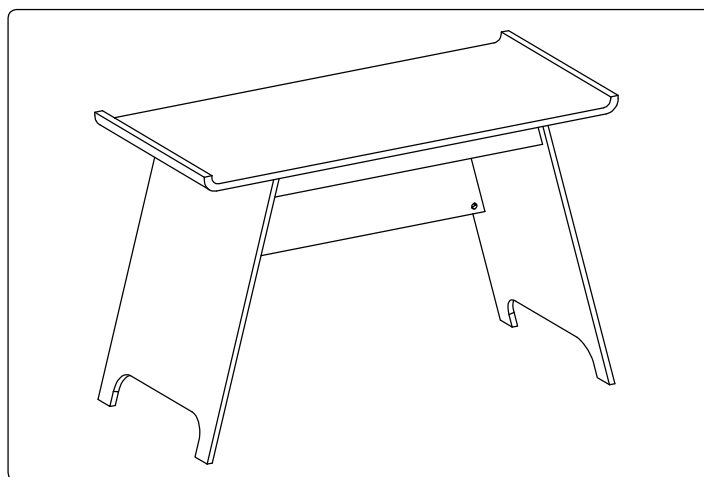

TOWSON TRESTLE DESK WHITE EFFECT

SPARE PART

A  14X	B  10X	C  10X	D  8X	E  4X		
---	---	---	--	---	--	--

1

2

3

4

Teknik