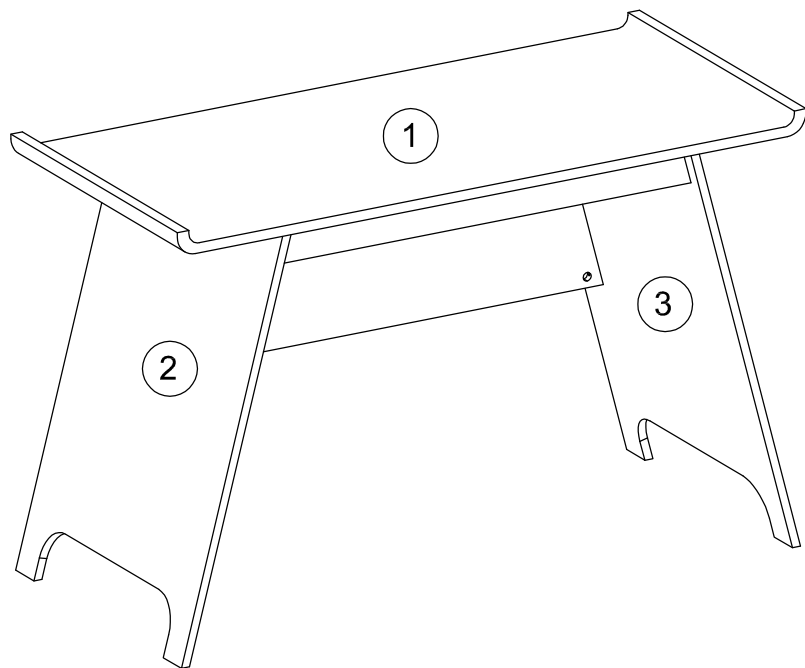

TOWSON TRESTLE DESK WHITE EFFECT

SPARE PART

A  14X	B  10X	C  10X	D  8X	E  4X		
---	---	---	--	---	--	--

1

2

3

4

Teknik