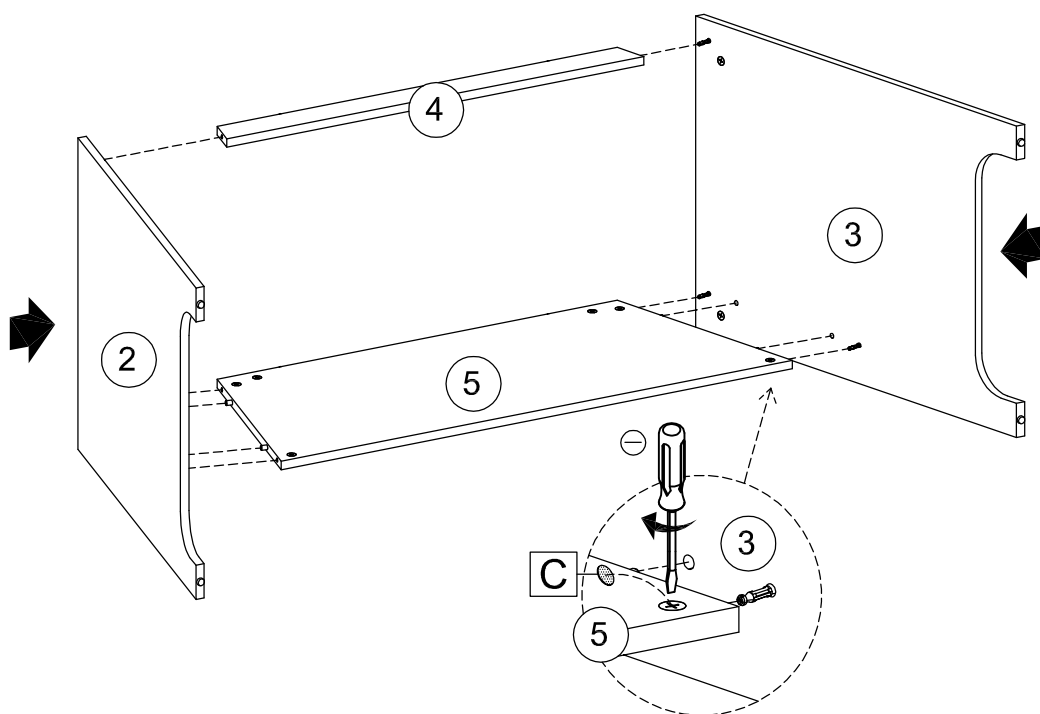

TOWSON TRESTLE DESK WHITE EFFECT

SPARE PART

A  14X	B  10X	C  10X	D  8X	E  4X		
---	---	---	--	---	--	--

1

2

3

4

Teknik