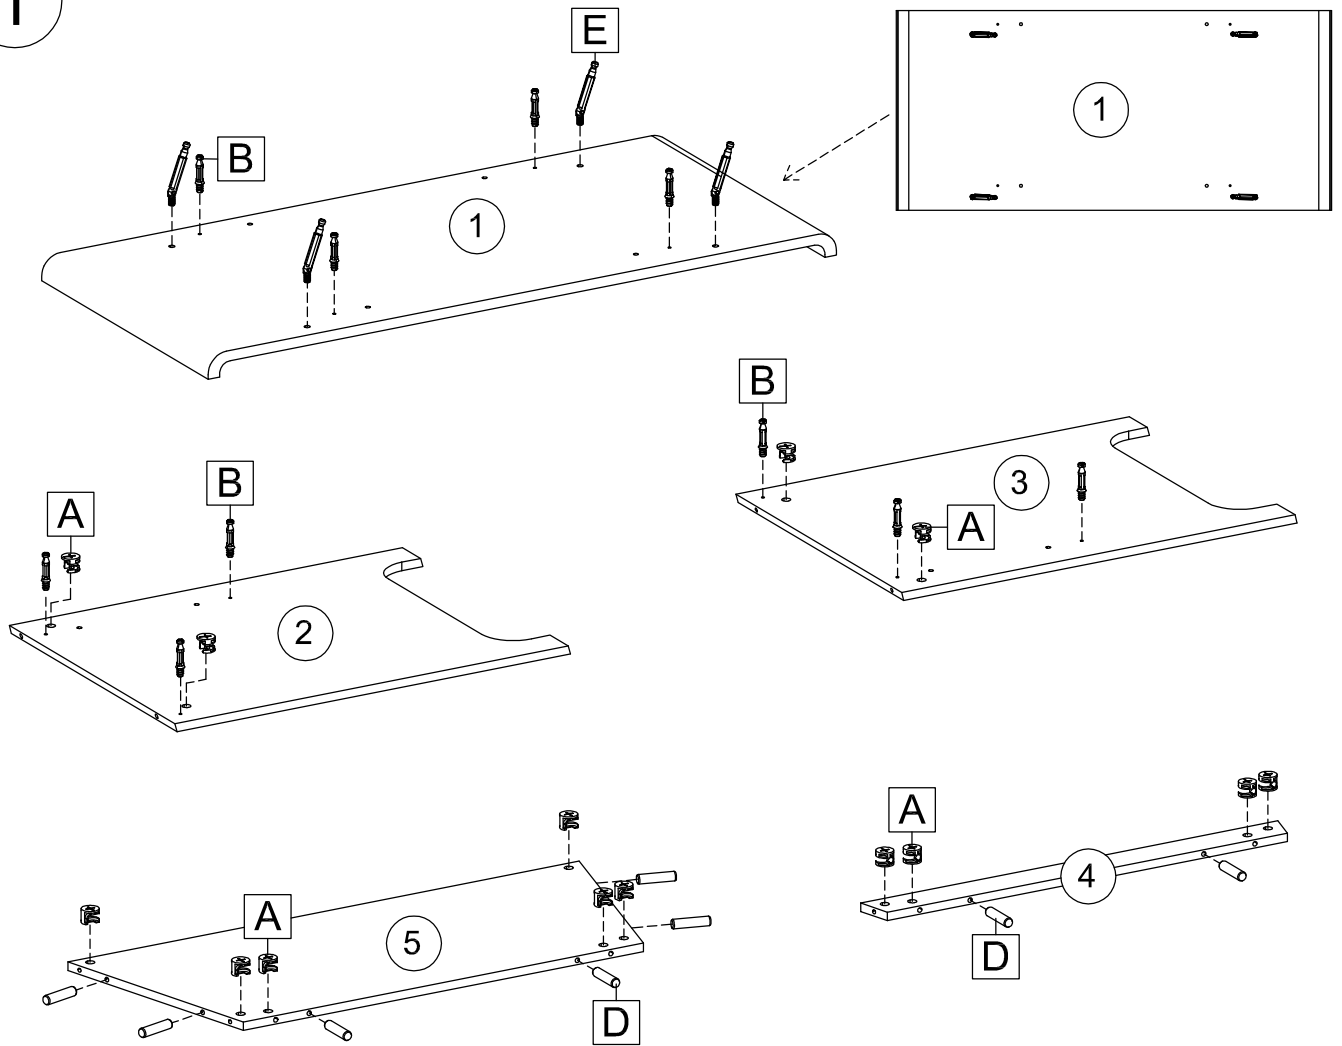

TOWSON TRESTLE DESK WHITE EFFECT

SPARE PART

A  14X	B  10X	C  10X	D  8X	E  4X		
---	---	---	--	---	--	--

1

2

3

4

Teknik