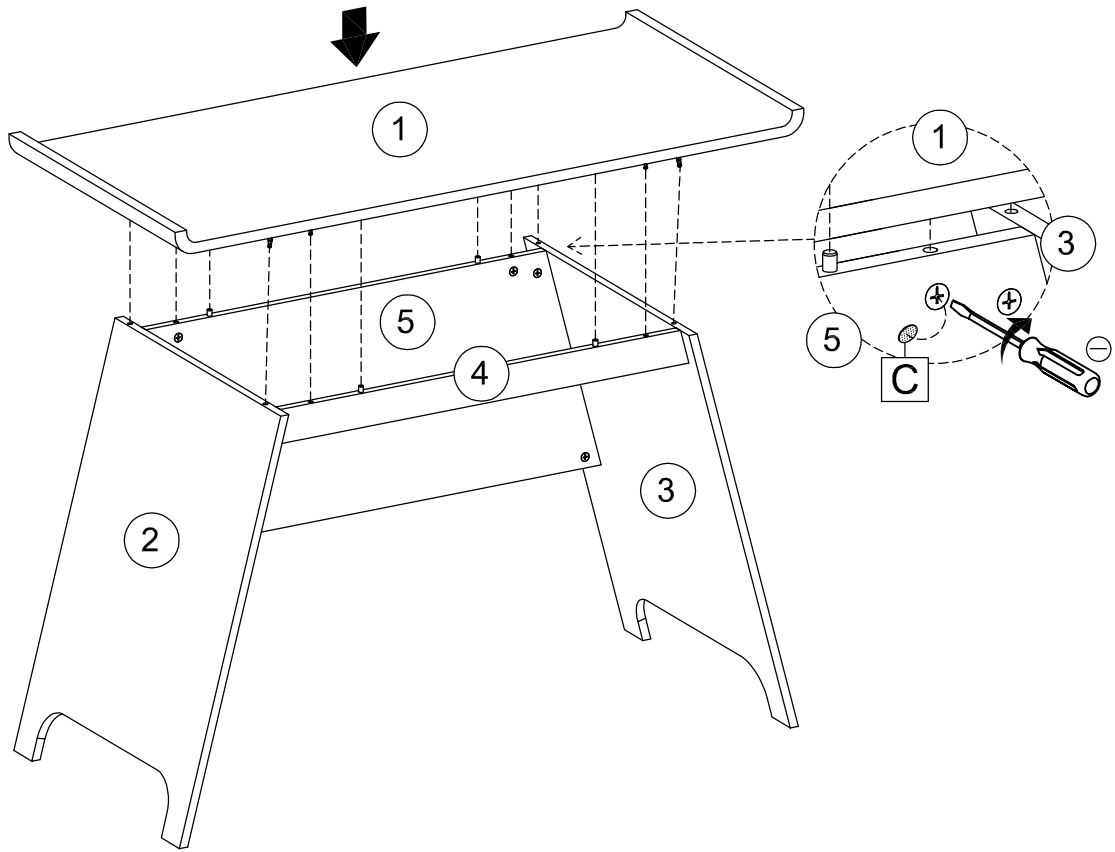

TOWSON TRESTLE DESK WHITE EFFECT

SPARE PART

A  14X	B  10X	C  10X	D  8X	E  4X		
---	---	---	--	---	--	--

1

2

3

4

Teknik