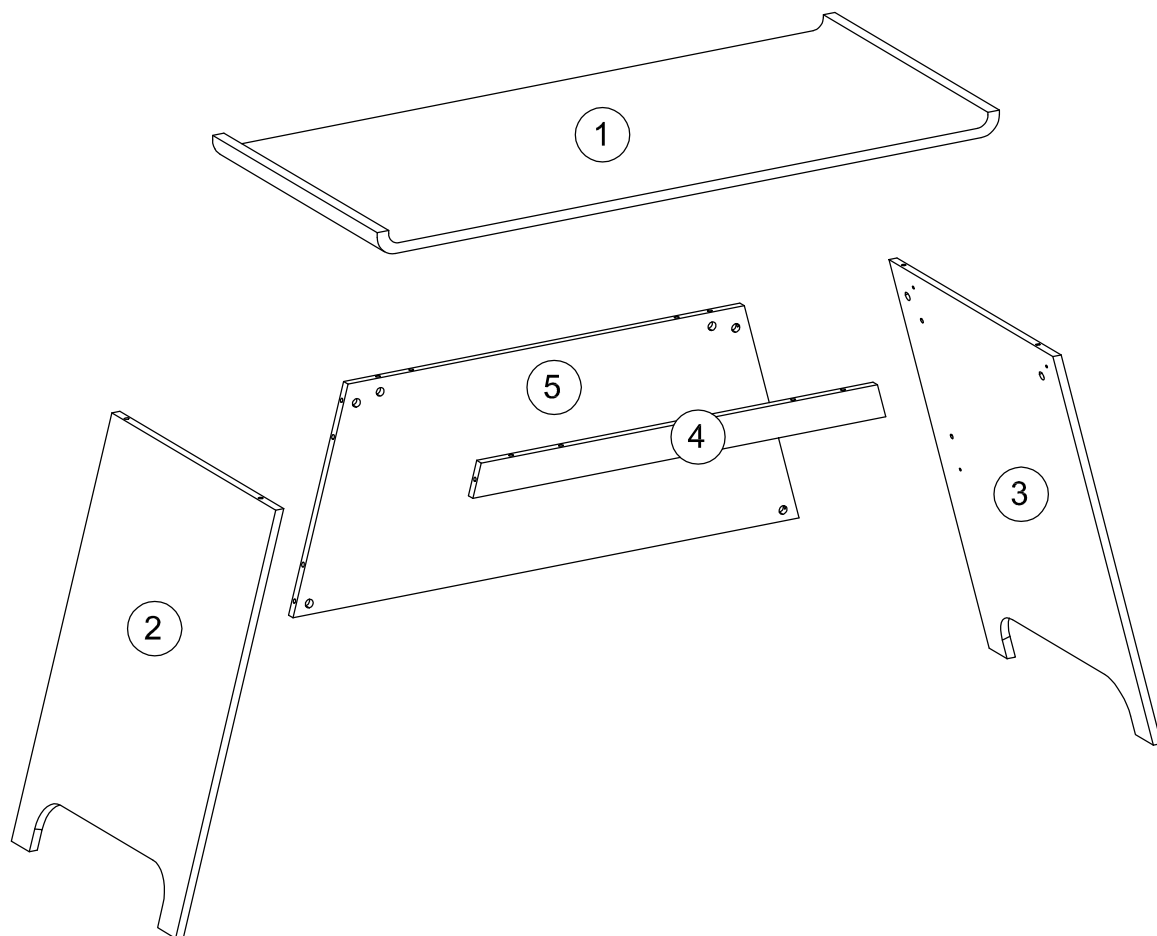

TOWSON TRESTLE DESK WHITE EFFECT

SPARE PART

A  14X	B  10X	C  10X	D  8X	E  4X		
---	---	---	--	---	--	--

1

2

3

4

Teknik